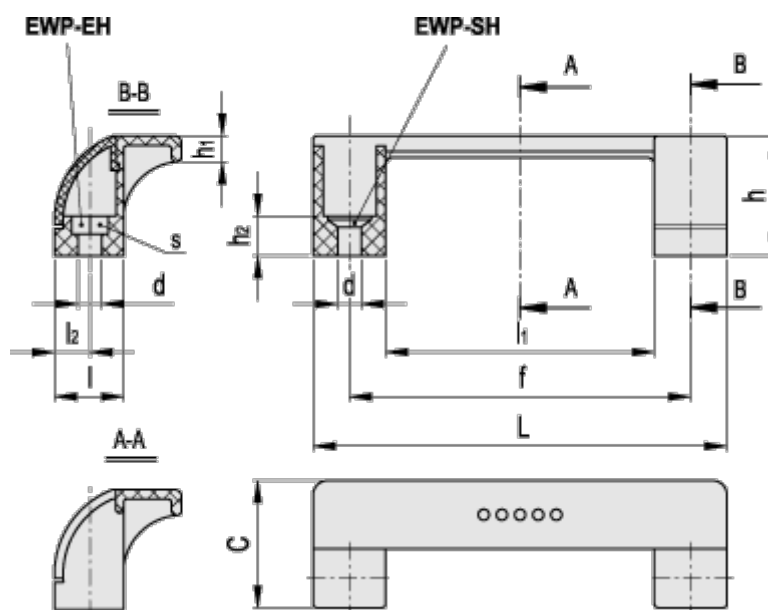

Article number: 23052652512

Description: E+G Guard wing handle, Ergostyle
EWP.110-SH-C2

Measures

C	= 35	L	= 114
d	= 6.5	l1	= 74
f	= 93,5 +/-0,5	l2	= 9.5
F1 (N)	= 800		
h	= 33		
h1	= 7		
h2	= 11		
l	= 19		